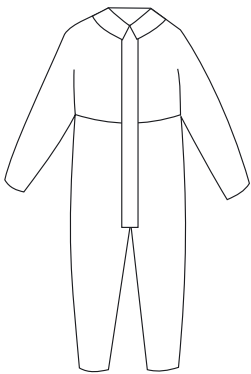

GB10/81851

GB04/61092

UK e-mail: info@nitritex.com
Tel: +44 (0) 1638 663338
Fax: +44 (0) 1638 668890
Nitritex Ltd, CB8 7YY, United Kingdom

Nitritex
www.nitritex.com

MASTER CODE

BDCCT

RE-ORDER CODE	SIZE
BDCCT-S	S
BDCCT-M	M
BDCCT-L	L
BDCCT-XL	XL
BDCCT-XXL	XXL
BDCCT-XXXL*	XXXL
BDCCT-XXXXL*	XXXXL

PRODUCT ILLUSTRATION

- COLOUR:** White
- FEATURES:** Zip front with flap cover. Thumb loops on wrist. Elasticated back, cuffs and ankles
- MATERIAL:** CleanTough™ fabric
- SURFACE RESISTANCE:** Typical outside surface $4.4 \times 10^{11}\Omega$
Typical inside surface $4.0 \times 10^9\Omega$
- PRINTING:** IPA-resistant ink ensures that bags can be wiped down with cleaning or sterilizing fluids without fear of cross-contamination from printing inks
- QUALITY SYSTEMS:** Manufactured in a facility holding ISO 9001:2008 certification
- SAMPLING & INSPECTION:** In accordance with ISO 2859
- STORAGE INSTRUCTIONS:** Store in a dry, cool place (40°C) away from direct sunlight
- BAR CODES:** Each size carries a unique bar code on the carton (ITF-14) to allow automatic data entry into Stock Control Systems
- LOT NUMBER:** This is shown on each individual bag and the carton to provide product traceability
- COMPATIBILITY:** ISO Class 4
- PACKAGING:** One coverall per sealed PE bag;
One sealed PE bag per sealed outer PE bag;
20 coveralls per carton liner;
One carton liner per carton (20 coveralls);
(XXXL & XXXXL 15 coveralls)
- SIZE CHART:**
- CHEST

HEIGHT

Size	CHEST	HEIGHT
S	84-92 (33"-36")	164-170 (5'4"-5'6")
M	92-100 (36"-39")	170-176 (5'6"-5'9")
L	100-108 (39"-42")	176-182 (5'9"-6'0")
XL	108-116 (42"-45")	182-188 (6'0"-6'2")
XXL	116-124 (45"-48")	188-194 (6'2"-6'4")
*XXXL	124-132 (48"-51")	194-200 (6'4"-6'6")
*XXXXL	132-140 (51"-54")	200-206 (6'6"-6'8")
- NOTES:** *BDCCT-XXXL and BDCCT-XXXXL
Non-stock item, minimum order 50 cartons